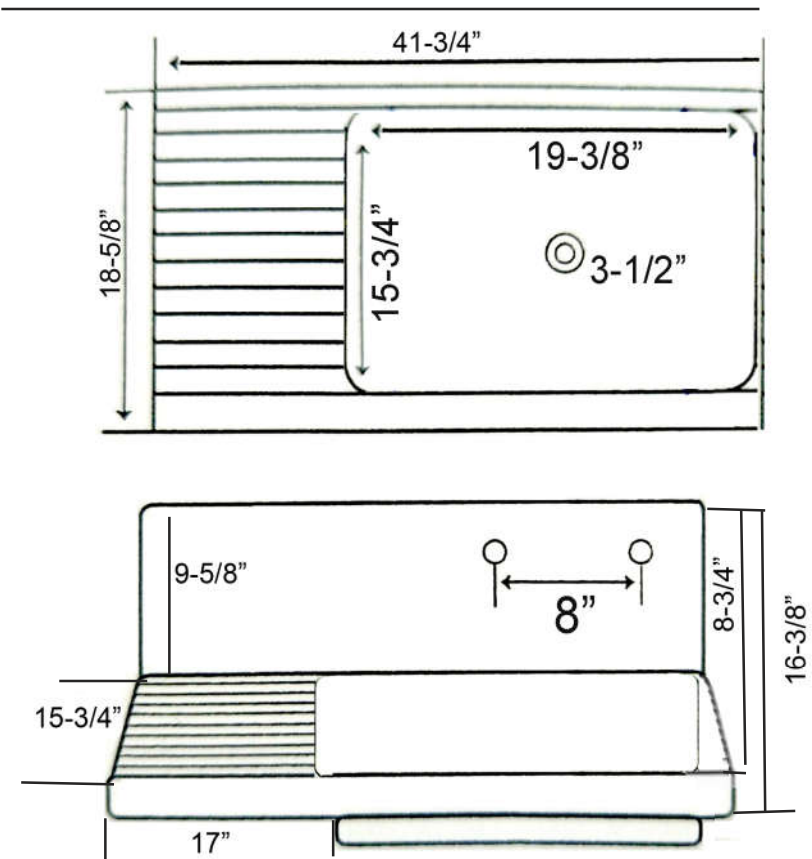

42" ALMA KITCHEN SINK

Cat. No.
KSCI42

Length: 41-³/₄"
 Width: (Front of sink to back) 21-³/₈"
 Height: 16-³/₈"

11-1/2" between brackets
 35-1/2" center to center first bracket to last bracket
 3-1/2" from top of sink to bottom of bracket

Interior Dimensions:

Basin Interior: 19-¹/₂" x 15-³/₄"
 Basin Depth: 9"
 Faucet holes: 1-³/₈"

Top of sink to center of faucet hole : 4-⁵/₈"
 Backsplash to front of sink- 18-⁵/₈"
 Front apron height: 7-³/₈"
 Backsplash height: 9-⁵/₈"

Features:

- ▶ Constructed of cast iron with enamel coating
- ▶ Built-in drain board on one side
- ▶ No overflow
- ▶ Faucet centers 8" widespread
- ▶ Mounts to wall
- ▶ Hangers are included
- ▶ Includes tabs that slide into brackets
- ▶ Accommodates 3-¹/₂" drain
- ▶ Drain board 15-³/₄" L X 17" W

Colors:

WH White

Dimensions of fixture are nominal and may vary within the range of tolerances established.